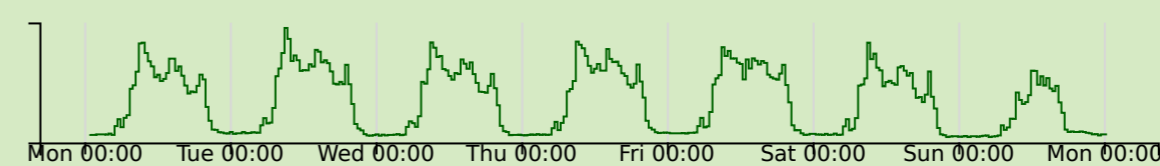

# KWIQly

Clean Data

Set Priority

Find Value

Enable Workflow

Prove Savings

'Night Turndown % vs Time of Week Sensitivity

*Making tomorrow's imperative obvious today !*