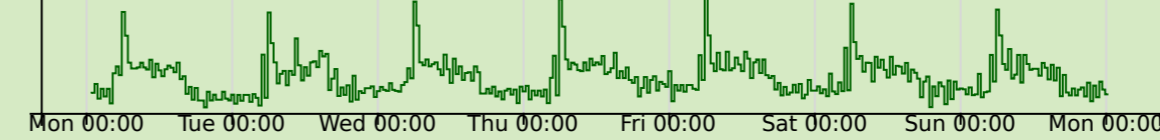

# KWIQly

Clean Data

Set Priority

Find Value

Enable Workflow

Prove Savings

'Night Turndown % vs Time of Week Sensitivity

*Making tomorrow's imperative obvious today !*