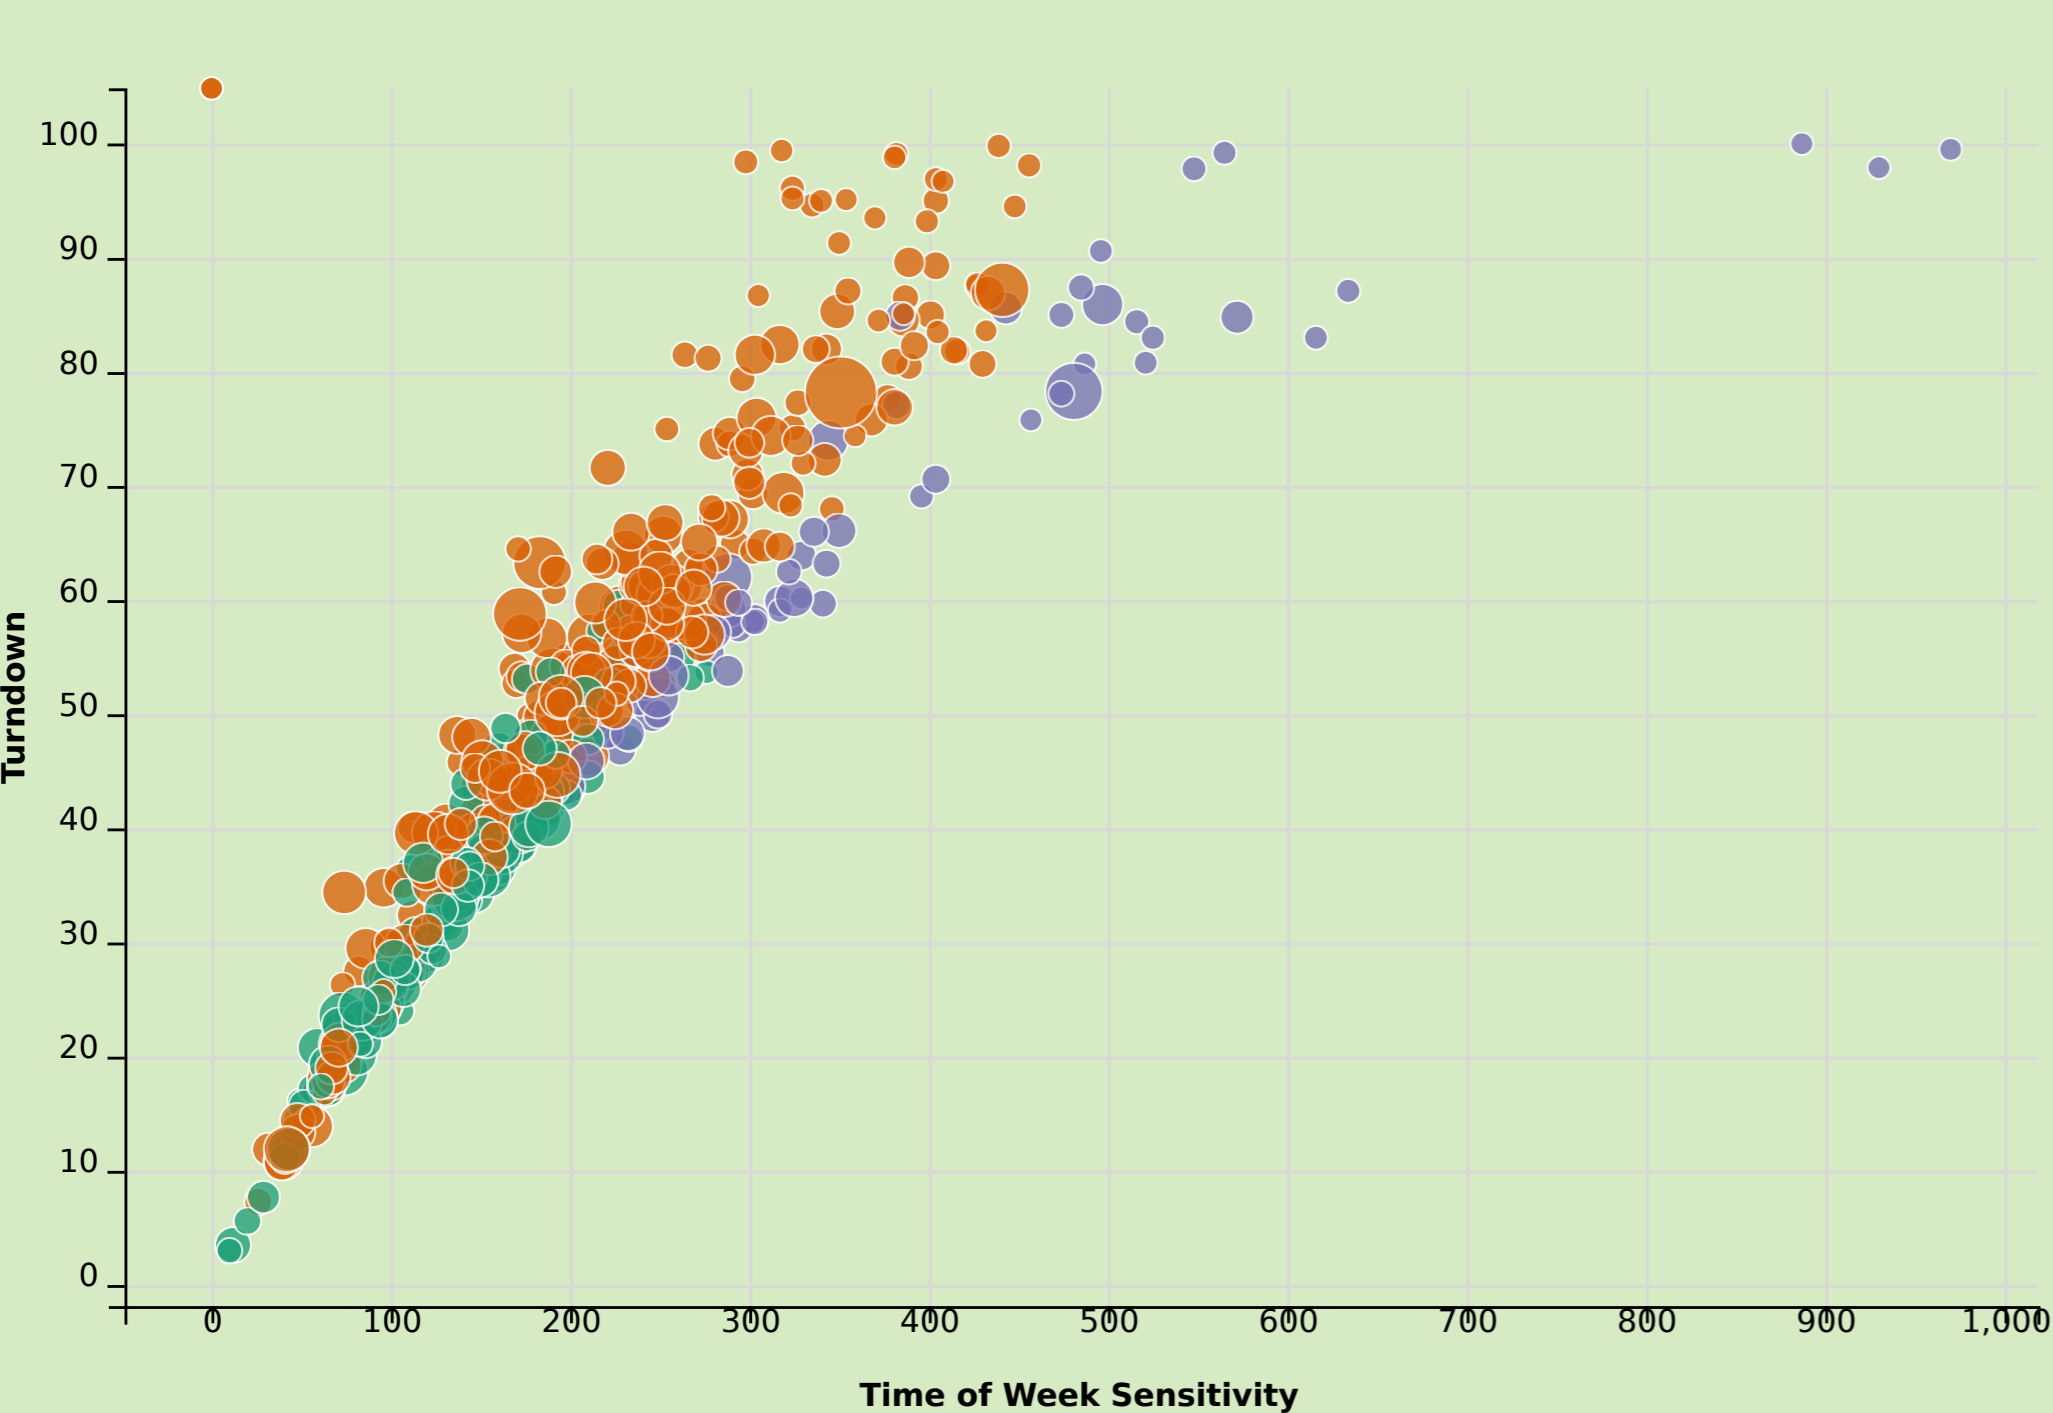

# KWIQly

Clean Data

Set Priority

Find Value

Enable Workflow

Prove Savings

'Night Turndown % vs Time of Week Sensitivity

*Making tomorrow's imperative obvious today !*